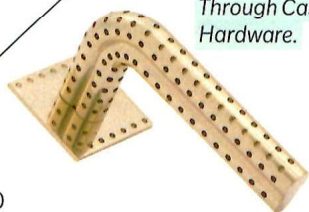

"FASHION AND ART WILL CONTINUE TO BE A HUGE INFLUENCE ON DESIGN IN 2020"

POSH LEVER

Trade classic curvy levers for graphic versions. Casson Hardware's handle stays true to the traditional shape, while perforations give it a futuristic feel.

CLASSIC: Torino privacy set in Polished Brass, \$149. At Ginger's.

MOD: Stardust Perforated lever handle on Rose in Polished Brass by Stéphane Parmentier for Maison Vervloet, from \$1,550. Through Casson Hardware.