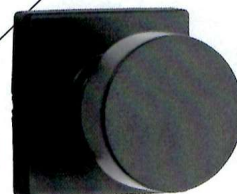

CLASSIC: Torino privacy set in Polished Brass, \$149. At Ginger's.

MOD: Stardust Perforated lever handle on Rose in Polished Brass by Stéphane Parmentier for Maison Vervloet, from \$1,550. Through Casson Hardware.

STYLE SWAP

DOOR TO DOOR

Give your classic hardware an update with these mod alternatives.

CLASSIC: Egg knob in Flat Black, approx. \$224. Through Emtek.

MOD: Cambie Passage knob in Black by Weiser, \$38. At The Home Depot.